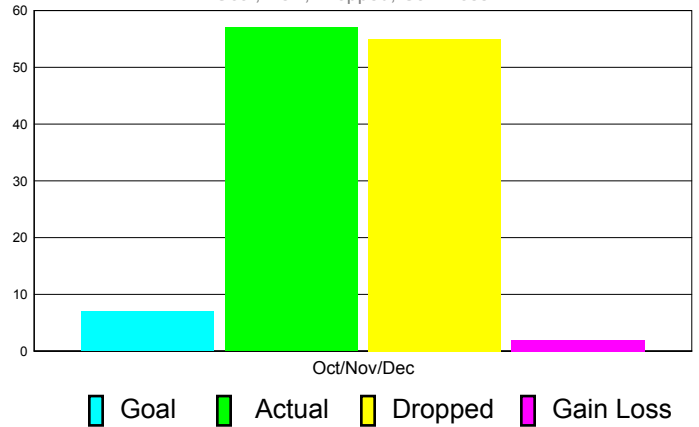

Membership Results 2011-2012

Goal, New, Dropped, Gain/Loss